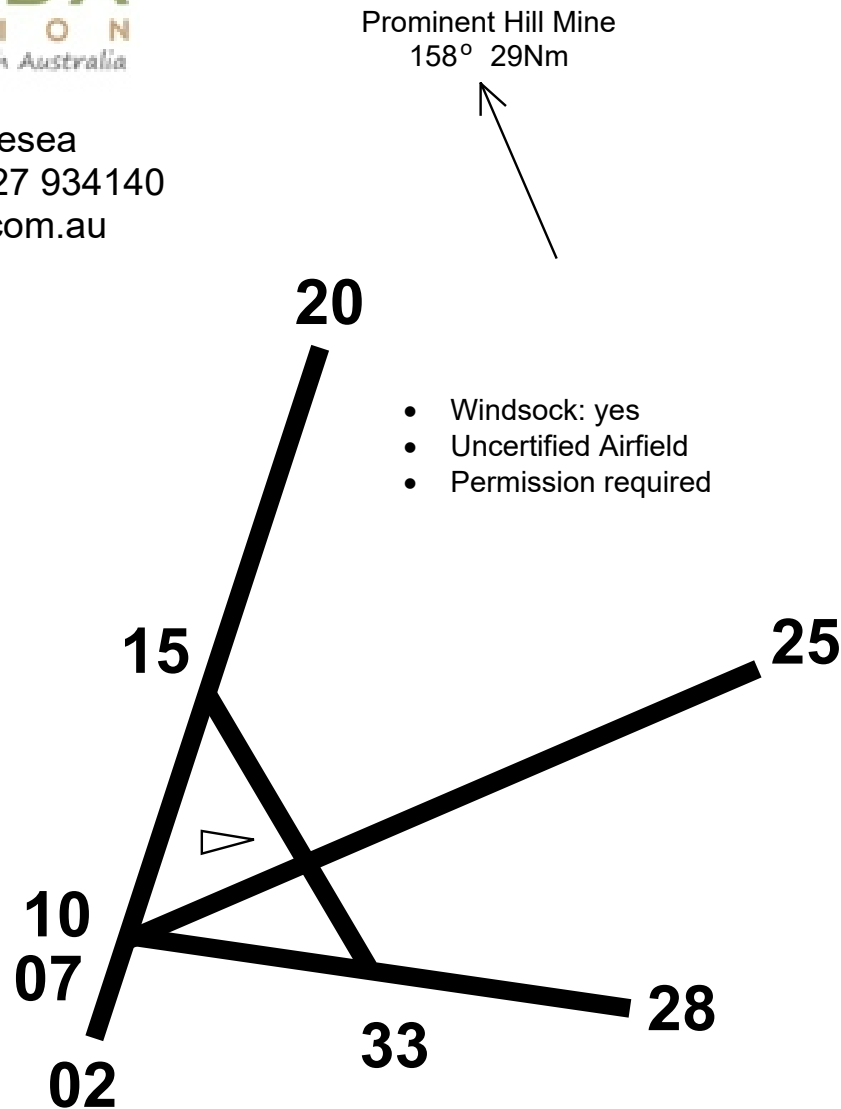

Operator

Peter & Margaret Whittlesea
P: 08 86 728 930 or 0427 934140
E: mteba@harboursat.com.au

YMEB Mount EBA Station

Elevation: 9.5
Coord: 30°10.7'S 135°40.4'E
30.178700S 135.673515E

State: SA
Timezone: 9.5

Runway	Dimensions	Surface
02 / 20	1800m	Dirt
07 / 25	1000m	Dirt
10 / 28	1100m	Dirt
15 / 33	600m	Dirt

Communications

UHF 6 Repeater

Landing fee

Nil

Fuel

Mogas 98 available

Accomodation